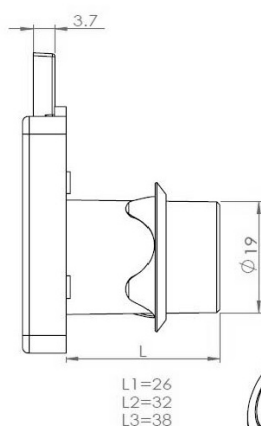

PRODUCT SHEET

Description:

Rim Lock MIC850, $\varnothing 19 \times 32$ mm, Body Only, #J11+#J12, Drawer, NPL, Blue Plastic Plug For Protection & Quick Fixing

Item number:

14.01.079-0

Units	Box	Carton	HS Code	Barcode
Pcs.	20	200	8301300000	
				5704866032650